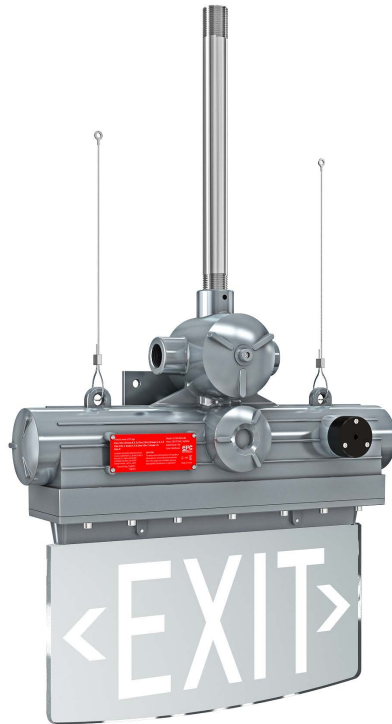

J Series

Explosion Proof Edge Lit LED Exit Light

Certifications:

- ◆ Marking UL844 (North American)
 - ◆ Class I, Division 1, Groups B, C, D
 - ◆ Class I, Division 2, Groups A, B, C, D
 - ◆ Class II, Division 1, Groups E, F, G
 - ◆ Class II, Division 2, Groups F, G
 - ◆ Class III
- ◆ UL Marking
 - ◆ UL924
 - ◆ UL844
- ◆ IP66
- ◆ UL 121201/CSA NO.213
- ◆ CSA C22.2 No.137-18
- ◆ Temperature Class (T-Rating)-T6

Standard Materials:

- ◆ Housing: A356T6 aluminum (less than .4% copper content) with baked-on gray epoxy finish
- ◆ Gasket: One-piece silicone
- ◆ Hardware: Stainless steel
- ◆ Mounting Sling: Stainless steel
- ◆ EXIT Sign: Tempered glass

J Series Explosion Proof Edge Lit LED Exit Light

Key Features:

- ① Low energy consumption (3W/5W).
- ② 3-hour emergency operation.
- ③ Alternate exit legend and languages available.
- ④ Provided with 3/4 " NPT or M25 conduit hubs.
- ⑤ Long lifespan up to 50,000 hours.
- ⑥ Multiple installation options: wall mounting, pendant mounting, and pendant mounting with safe-wire.
- ⑦ Working temperature ranges from -40°F to 140°F.
- ⑧ 5-year warranty.
- ⑨ Edge-lit sign

Pendant with Safe Wires:

- **Model: Ex-Straight Pipe**
Name: Straight Pipe
Material: Iron

- **Model: EX-HD51-KBI**
Name: Junction Box
Material: Aircraft Aluminum A383

- **Model: Ex-Straight Chain**
Name: Pendant Chain
Material: Stainless Steel S30400