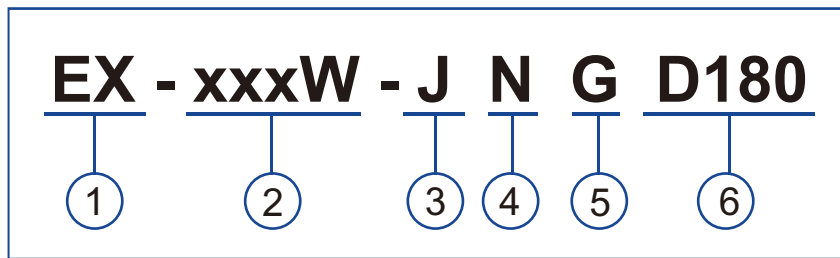

J Series Explosion Proof Edge Lit LED Exit Light

Key Features:

- ① Low energy consumption (3W/5W).
- ② 3-hour emergency operation.
- ③ Alternate exit legend and languages available.
- ④ Provided with 3/4 " NPT or M25 conduit hubs.
- ⑤ Long lifespan up to 50,000 hours.
- ⑥ Multiple installation options: wall mounting, pendant mounting, and pendant mounting with safe-wire.
- ⑦ Working temperature ranges from -40°F to 140°F.
- ⑧ 5-year warranty.
- ⑨ Edge-lit sign

Ordering Guide:

① Products for use in Harzardous Locations ◆ EX- For all exit sign lights.	② Lighting system input wattage rating ◆ 1W; 2W; 3W; 4W; 5W	③ Model seies ◆ J Series
④ Dimming feature opyion ◆ N= Non-dimmable	⑤ LED color for LED lighting ◆ G=Green color ◆ R=Red color	⑥ BEAM ANGLE ◆ D180= 180°

Technical Data:

Model	Wattage	Operating Voltage	CRI	Color Temperature	Emergency Time
EX-3W JNGD180	3W(Max)	AC100-277V	>70	Red or Green	3 hours
EX-5W JNGD180	5W(Max)	AC100-347V			

Packing Information:

Model	Quantity/Carton	Dimensions	Net Weight	Gross Weight
J	2 Pcs	18.50x18.50x10.24inch	13.23 lbs	30.86 lbs