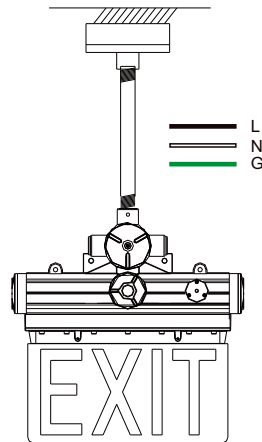

Standard Materials:

- ◆ Housing: A356T6 aluminum (less than .4% copper content) with baked-on gray epoxy finish
- ◆ Gasket: One-piece silicone
- ◆ Hardware: Stainless steel
- ◆ Mounting Sling: Stainless steel
- ◆ EXIT Sign: Tempered glass

J Series Explosion Proof Edge Lit LED Exit Light

Key Features:

- ① Low energy consumption (3W/5W).
- ② 3-hour emergency operation.
- ③ Alternate exit legend and languages available.
- ④ Provided with 3/4 " NPT or M25 conduit hubs.
- ⑤ Long lifespan up to 50,000 hours.
- ⑥ Multiple installation options: wall mounting, pendant mounting, and pendant mounting with safe-wire.
- ⑦ Working temperature ranges from -40°F to 140°F.
- ⑧ 5-year warranty.
- ⑨ Edge-lit sign

J Series Explosion Proof Edge Lit LED Exit Light

Dimension:

Mounting Methods and Accessories:

Wall Mounting:

Pendant Mounting:

- **Model: Ex-Straight Pipe**
Name: Straight Pipe
Material: Iron

- **Model: EX-HD51-KBI**
Name: Junction Box
Material: Aircraft Aluminum A383

Pendant with Safe Wires:

- **Model: Ex-Straight Pipe**
Name: Straight Pipe
Material: Iron

- **Model: EX-HD51-KBI**
Name: Junction Box
Material: Aircraft Aluminum A383

- **Model: Ex-Straight Chain**
Name: Pendant Chain
Material: Stainless Steel S30400