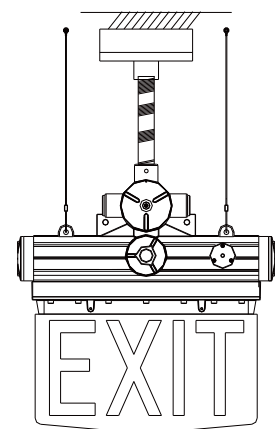

J Series Explosion Proof Edge Lit LED Exit Light

Dimension:

Mounting Methods and Accessories:

Wall Mounting:

Pendant Mounting:

- **Model: Ex-Straight Pipe**
Name: Straight Pipe
Material: Iron

- **Model: EX-HD51-KBI**
Name: Junction Box
Material: Aircraft Aluminum A383

Pendant with Safe Wires:

- **Model: Ex-Straight Pipe**
Name: Straight Pipe
Material: Iron

- **Model: EX-HD51-KBI**
Name: Junction Box
Material: Aircraft Aluminum A383

- **Model: Ex-Straight Chain**
Name: Pendant Chain
Material: Stainless Steel S30400