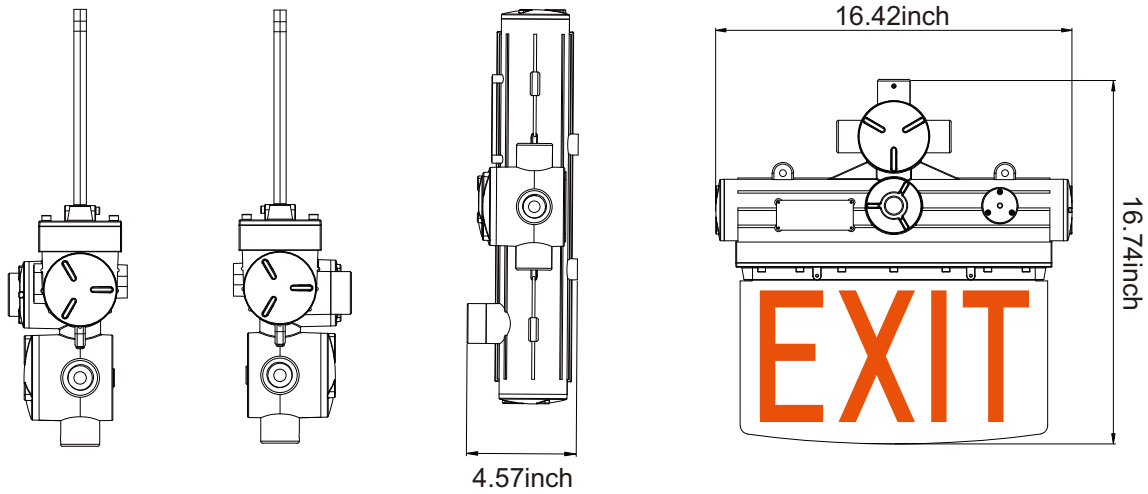

Technical Data:

Model	Wattage	Operating Voltage	CRI	Color Temperature	Emergency Time
EX-3W JNGD180	3W(Max)	AC100-277V	>70	Red or Green	3 hours
EX-5W JNGD180	5W(Max)	AC100-347V			

Packing Information:

Model	Quantity/Carton	Dimensions	Net Weight	Gross Weight
J	2 Pcs	18.50x18.50x10.24inch	13.23 lbs	30.86 lbs

J Series Explosion Proof Edge Lit LED Exit Light

Dimension:

Mounting Methods and Accessories:

Wall Mounting:

Pendant Mounting:

- **Model: Ex-Straight Pipe**
Name: Straight Pipe
Material: Iron

- **Model: EX-HD51-KBI**
Name: Junction Box
Material: Aircraft Aluminum A383