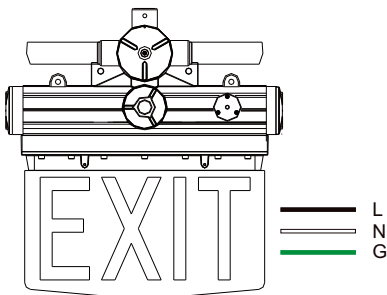

Ordering Guide:

- | | | |
|---|---|--------------------------------------|
| <p>① Products for use in Harzardous Locations
◆ EX- For all exit sign lights.</p> | <p>② Lighting system input wattage rating
◆ 1W; 2W; 3W; 4W; 5W</p> | <p>③ Model seies
◆ J Series</p> |
| <p>④ Dimming feature opyion
◆ N= Non-dimmable</p> | <p>⑤ LED color for LED lighting
◆ G=Green color
◆ R=Red color</p> | <p>⑥ BEAM ANGLE
◆ D180= 180°</p> |

Technical Data:

Model	Wattage	Operating Voltage	CRI	Color Temperature	Emergency Time
EX-3W JNGD180	3W(Max)	AC100-277V	>70	Red or Green	3 hours
EX-5W JNGD180	5W(Max)	AC100-347V			

Packing Information:

Model	Quantity/Carton	Dimensions	Net Weight	Gross Weight
J	2 Pcs	18.50x18.50x10.24inch	13.23 lbs	30.86 lbs

J Series Explosion Proof Edge Lit LED Exit Light

Dimension:

Mounting Methods and Accessories:

Wall Mounting:

Pendant Mounting:

- **Model: Ex-Straight Pipe**
Name: Straight Pipe
Material: Iron

- **Model: EX-HD51-KBI**
Name: Junction Box
Material: Aircraft Aluminum A383