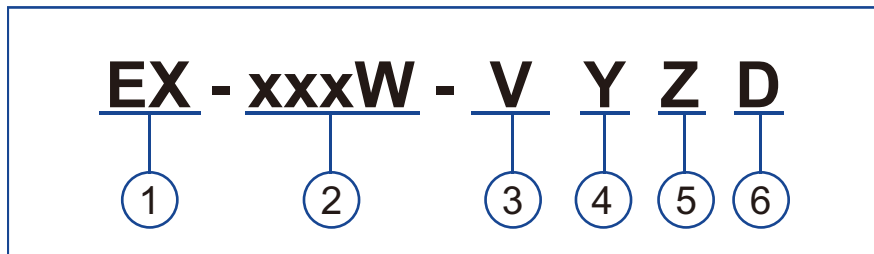

Standard Materials:

- ◆ Housing: Aluminum
- ◆ EXIT sign: Tempered glass
- ◆ Hardware: Stainless steel
- ◆ Mounting Sling: Stainless steel

V Series Explosion Proof Edge Lit LED Exit Light

Key Features:

- ① Lightweight and compact structure.
- ② Integrated junction box for driver with emergency backup.
- ③ Ingress protection rating IP66.
- ④ Low energy consumption (1W/2W/5W)
- ⑤ 3-hour emergency operation.
- ⑥ Stainless-steel exposed fasteners with high corrosion resistance.
- ⑦ High vibration and impact resistance.

- ① **PRODUCT CATEGORY**
◆ Explosion-proof light
- ② **WATTAGE**
◆ 1W/2W/5W
- ③ **PRODUCT SERIES**
◆ V Series
- ④ **DIMMING OPTION**
◆ N= Non-dimmable
- ⑤ **CCT**
◆ Z=R: Red
◆ Z=G: Green
- ⑥ **BEAM ANGLE**
◆ 180°