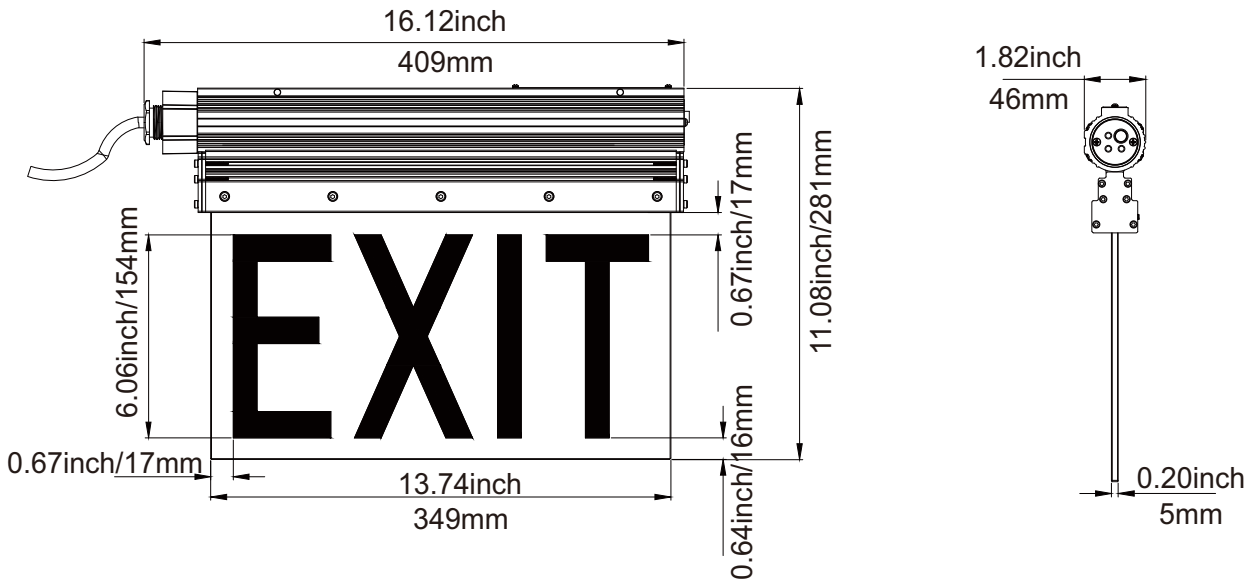

Standard Materials:

- ◆ Housing: Aluminum
- ◆ EXIT sign: Tempered glass
- ◆ Hardware: Stainless steel
- ◆ Mounting Sling: Stainless steel

V Series Explosion Proof Edge Lit LED Exit Light

Key Features:

- ① Lightweight and compact structure.
- ② Integrated junction box for driver with emergency backup.
- ③ Ingress protection rating IP66.
- ④ Low energy consumption (1W/2W/5W)
- ⑤ 3-hour emergency operation.
- ⑥ Stainless-steel exposed fasteners with high corrosion resistance.
- ⑦ High vibration and impact resistance.

- ① **PRODUCT CATEGORY**
◆ Explosion-proof light
- ② **WATTAGE**
◆ 1W/2W/5W
- ③ **PRODUCT SERIES**
◆ V Series
- ④ **DIMMING OPTION**
◆ N= Non-dimmable
- ⑤ **CCT**
◆ Z=R: Red
◆ Z=G: Green
- ⑥ **BEAM ANGLE**
◆ 180°

V Series Explosion Proof Edge Lit LED Exit Light

Dimension:

Unit: inch/mm

Mounting:

◆ Pendant Mounting:

◆ Wall Mounting:

◆ Pipe Mounting:

Packing Information:

Model	Quantity/Carton	Packing Size	Net Weight	Gross Weight
V Series	2 Pcs	18.50x18.50x10.24inch/470x470x260mm	3.3 kg/ 7.28 lbs	7 kg/ 15.43 lbs