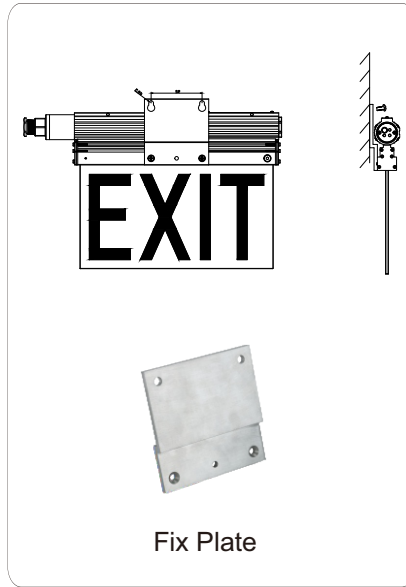

Standard Materials:

- ◆ Housing: Aluminum
- ◆ EXIT sign: Tempered glass
- ◆ Hardware: Stainless steel
- ◆ Mounting Sling: Stainless steel

V Series Explosion Proof Edge Lit LED Exit Light

Key Features:

- ① Lightweight and compact structure.
- ② Integrated junction box for driver with emergency backup.
- ③ Ingress protection rating IP66.
- ④ Low energy consumption (1W/2W/5W)
- ⑤ 3-hour emergency operation.
- ⑥ Stainless-steel exposed fasteners with high corrosion resistance.
- ⑦ High vibration and impact resistance.

V Series Explosion Proof Edge Lit LED Exit Light

Dimension:

Unit: inch/mm

Mounting:

◆ Pendant Mounting:

◆ Wall Mounting:

◆ Pipe Mounting:

Packing Information: