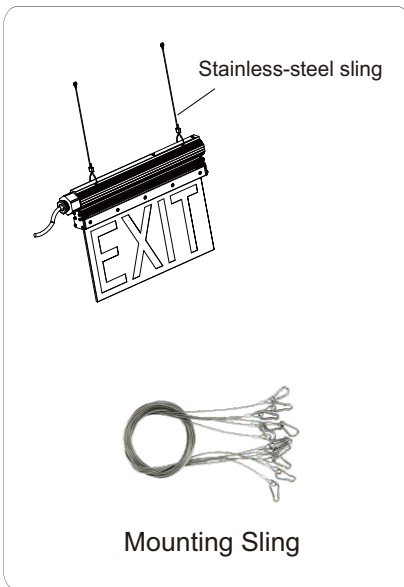

Standard Materials:

- ◆ Housing: Aluminum
- ◆ EXIT sign: Tempered glass
- ◆ Hardware: Stainless steel
- ◆ Mounting Sling: Stainless steel

V Series Explosion Proof Edge Lit LED Exit Light

Key Features:

- ① Lightweight and compact structure.
- ② Integrated junction box for driver with emergency backup.
- ③ Ingress protection rating IP66.
- ④ Low energy consumption (1W/2W/5W)
- ⑤ 3-hour emergency operation.
- ⑥ Stainless-steel exposed fasteners with high corrosion resistance.
- ⑦ High vibration and impact resistance.

V Series Explosion Proof Edge Lit LED Exit Light

Dimension:

Unit: inch/mm

Mounting:

◆ Pendant Mounting:

◆ Wall Mounting:

◆ Pipe Mounting:

Packing Information: