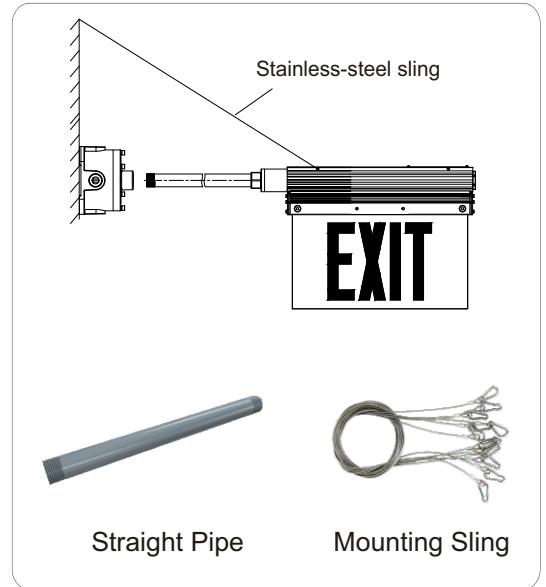

Standard Materials:

- ◆ Housing: Aluminum
- ◆ EXIT sign: Tempered glass
- ◆ Hardware: Stainless steel
- ◆ Mounting Sling: Stainless steel

V Series Explosion Proof Edge Lit LED Exit Light

Key Features:

- ① Lightweight and compact structure.
- ② Integrated junction box for driver with emergency backup.
- ③ Ingress protection rating IP66.
- ④ Low energy consumption (1W/2W/5W)
- ⑤ 3-hour emergency operation.
- ⑥ Stainless-steel exposed fasteners with high corrosion resistance.
- ⑦ High vibration and impact resistance.

V Series Explosion Proof Edge Lit LED Exit Light

Dimension:

Unit: inch/mm

Mounting:

◆ Pendant Mounting:

◆ Wall Mounting:

◆ Pipe Mounting:

Packing Information: