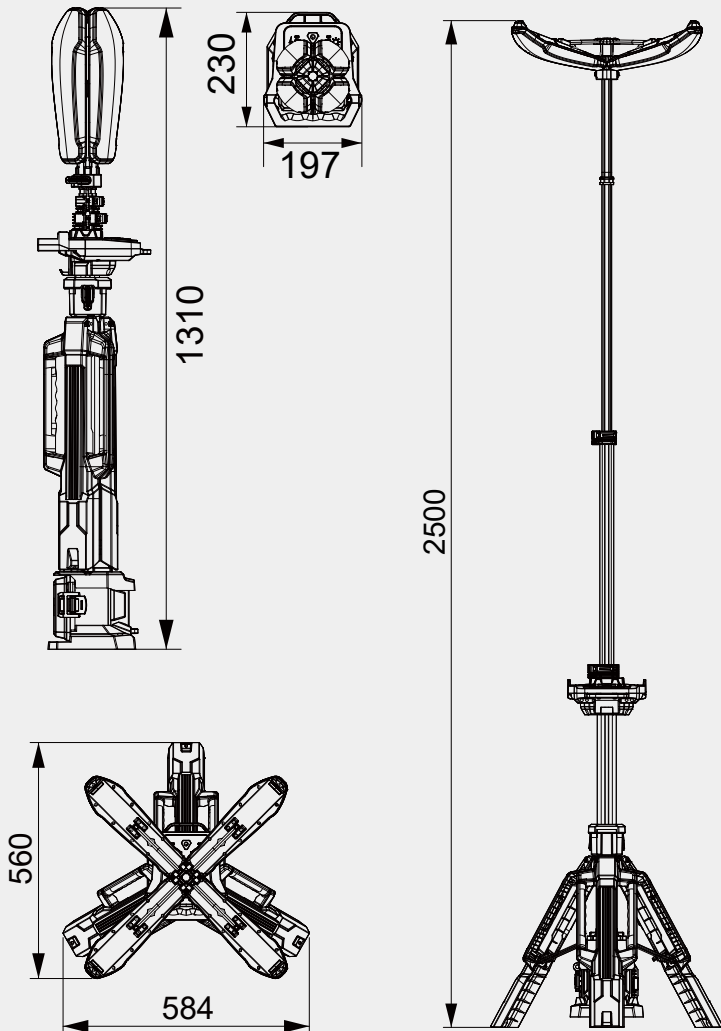

Specifications

PL-200

Height	1.3m~2.5m
Weight	6.5Kg (Fitting only)
Power Supply	D24 series battery pack / AC 100-277V
Lumens	0 - 11,000Lm
Run Times	>8 hours (Standard mode, D24-100)
IP Grade	IP66
Output(USB)	5V 2A (2 Dock)

Size (mm)

Package

Model	PL-200
Size of Carton	138x27x33cm
Gross Weight of Carton	8.3KG±5%
PCS/Carton	1