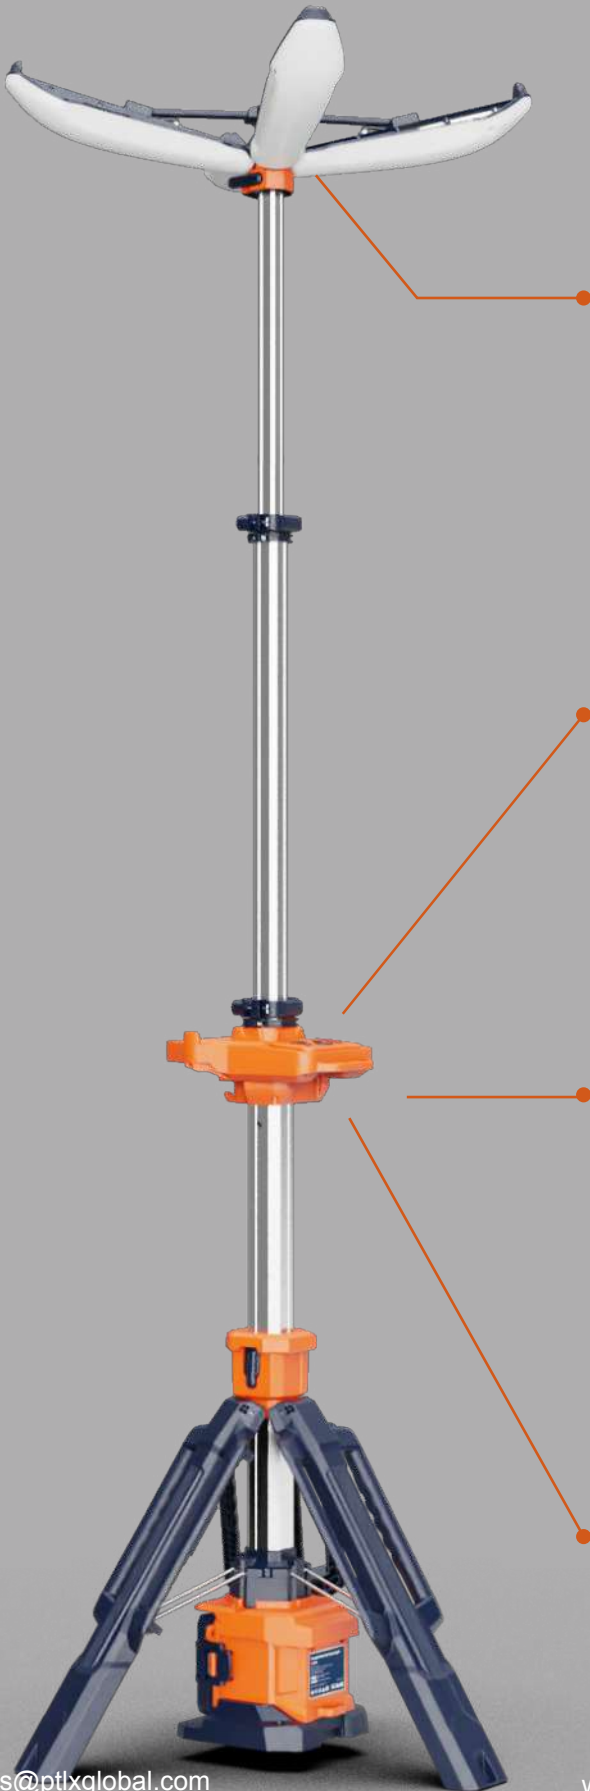

PL-200

Deployable portable lighting in one bespoke robust package.

Portable
Petal-like
Tripod Light

LIGHTER, BRIGHTER, FASTER DEPLOYMENT

Unfolding or folding the PL-200 takes just two steps, in under 10 seconds.

4-level adjustable petal angle, switches from sphere to hemisphere lighting coverage.

Secure the lamp at any height with the buckle.

One keys to release tripod.

Optional ground pegs are available to secure the lighthouse, providing wind and vibration resistance.

HUMANIZED DESIGN HIDDEN IN THE DETAILS

360° Lighting.

Biomimetic petal-inspired design for lightweight spherical/hemispherical lighting product.

USB Output

Dual rainproof USB outputs for charging two devices at once, rain or shine.

Phone Stand

Continue working while charging, the hook here can serve as a phone stand.

Stepless Dimming

Plug the driver into the rainproof port to unlock maximum brightness and stepless dimming.

Ultra-long Endurance