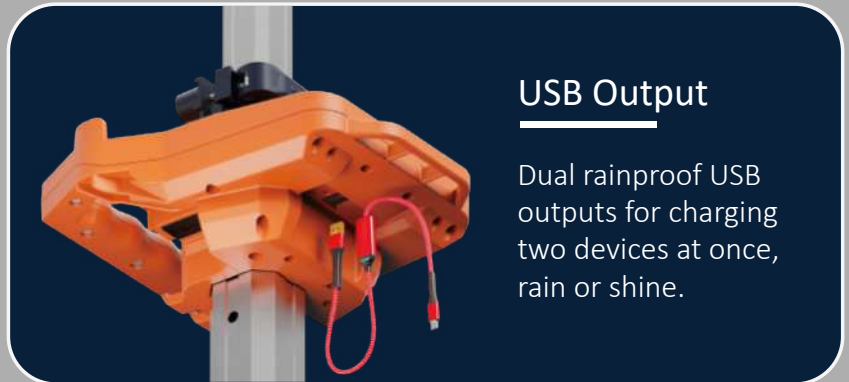

USB Output

Dual rainproof USB outputs for charging two devices at once, rain or shine.