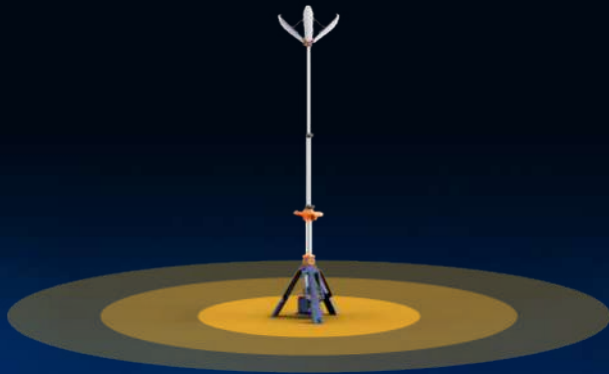

Uniform illumination with 360-degree coverage and no dead angles

- Lighting Area 1100 m²