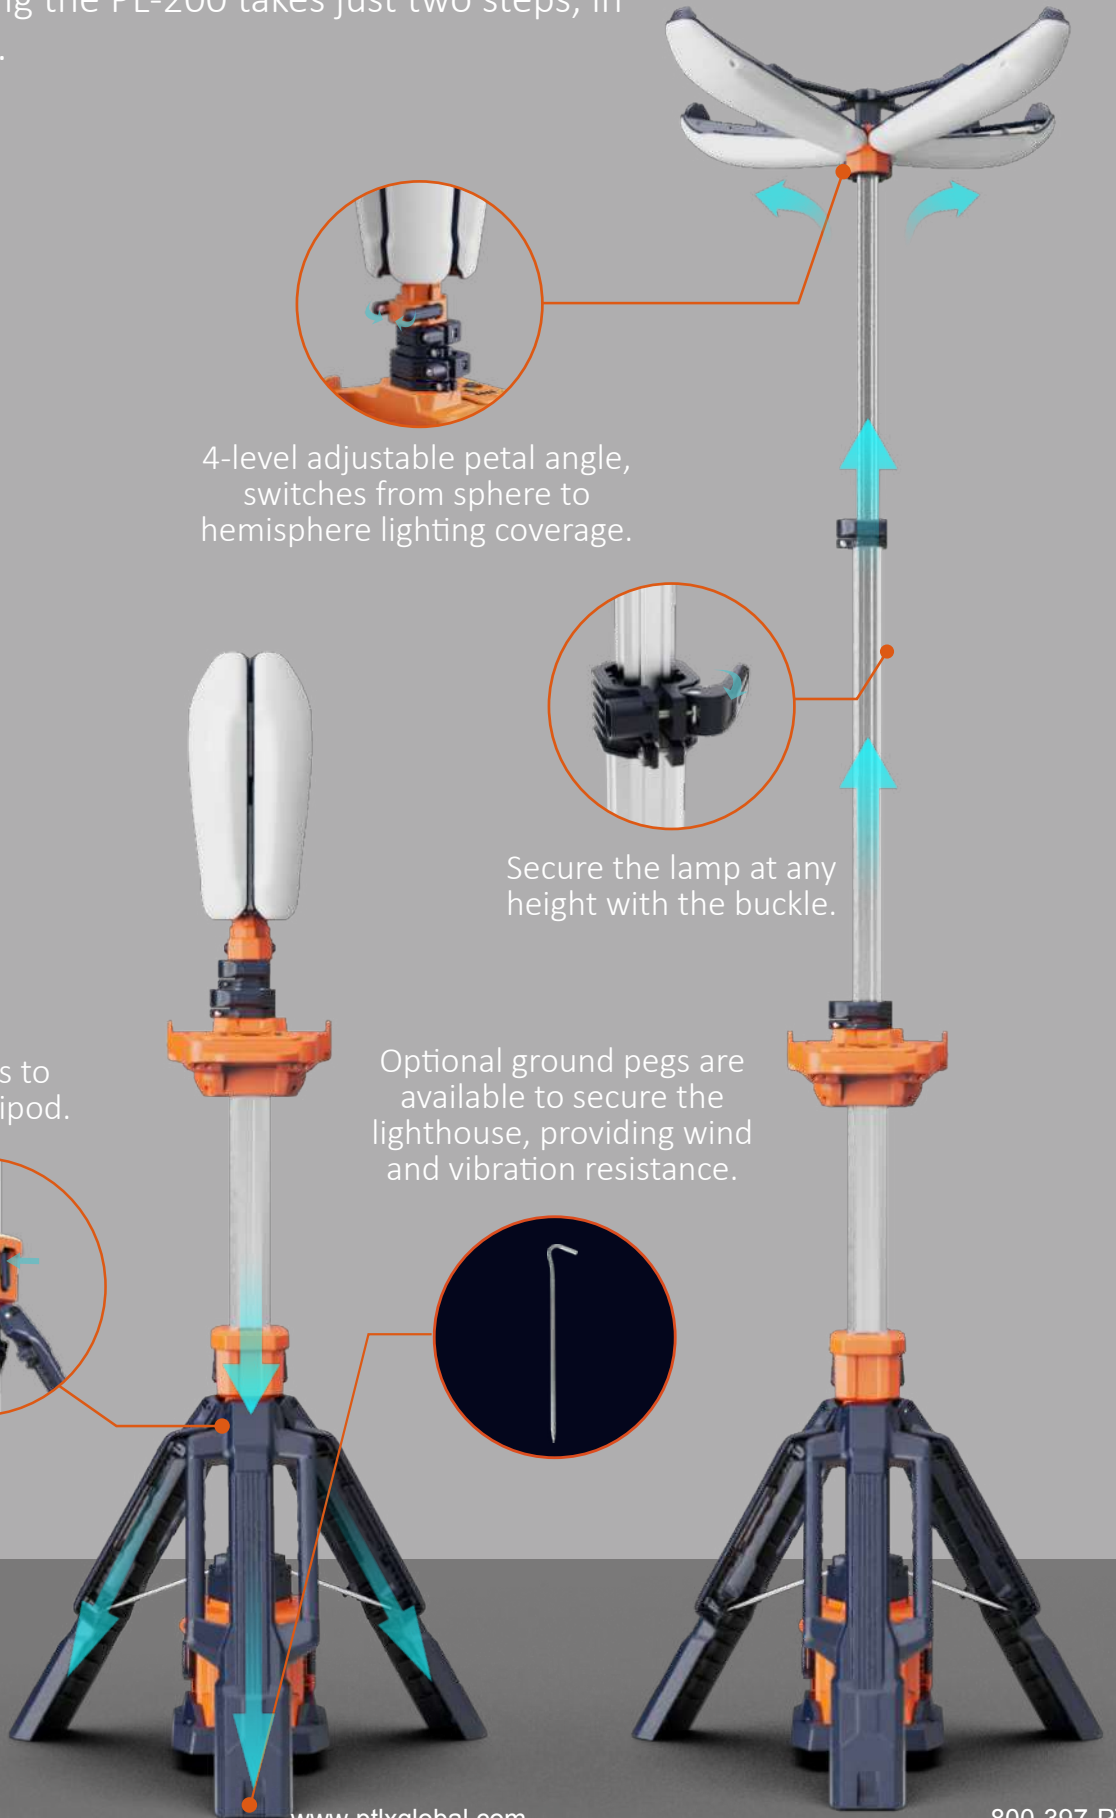

PL-200

Deployable portable lighting in one bespoke robust package.

Portable
Petal-like
Tripod Light

LIGHTER, BRIGHTER, FASTER DEPLOYMENT

Unfolding or folding the PL-200 takes just two steps, in under 10 seconds.

4-level adjustable petal angle, switches from sphere to hemisphere lighting coverage.

Secure the lamp at any height with the buckle.

One keys to release tripod.

Optional ground pegs are available to secure the lighthouse, providing wind and vibration resistance.

HUMANIZED DESIGN HIDDEN IN THE DETAILS

360° Lighting.

Biomimetic petal-inspired design for lightweight spherical/hemispherical lighting product.

USB Output

Dual rainproof USB outputs for charging two devices at once, rain or shine.

Phone Stand

Continue working while charging, the hook here can serve as a phone stand.

Stepless Dimming

Plug the driver into the rainproof port to unlock maximum brightness and stepless dimming.

Ultra-long Endurance