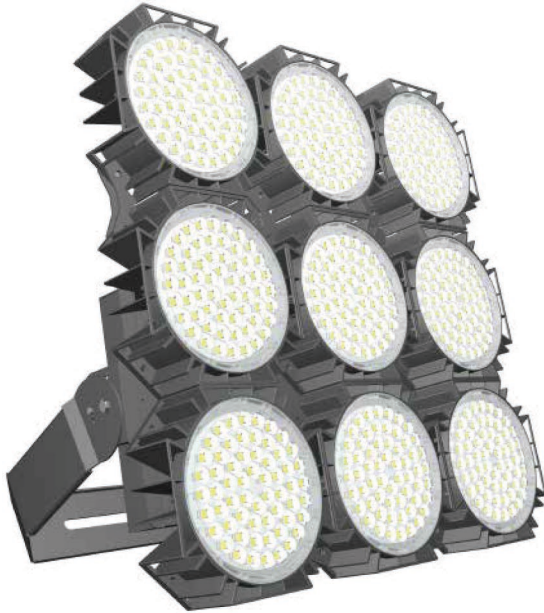

960W

SPECIFICATIONS

Product Dimensions

Photometrics

Technical Data

Model Number	Artemis 960
Power	960W
Luminous Efficacy	160lm/W
Lumen Output	153600lm
LED Quantity	540pcs
Dimension	690*690*75mm
CCT	2700k, 4000k, 5000k
CRI	>80Ra
System Efficiency	≥90%
Beacon Pattern	20°/30°/45°

Electrical Details

Input Voltage	AC100-277 (347V/480V-option)
Power Frequency	50-60Hz
Output Voltage	DC36-48V
Power Efficiency	>92%
Power Factor	≥0.95
Total Harmonic Distortion	≤15%
Dimmable	Yes (Optional)

Other Details

IP Rating	IP68 Marine Rated
Lifespan	100,000+ Hours
Storage Temperature	-20°~65°C
Operating Temperature	-40°~55°C
Luminaire Net Weight	35.5KG (78lbs)
Certification	UL, DLC Premium, IK10
Color of housing	Brown(customized)
Bracket	304 Stainless Steel-option available