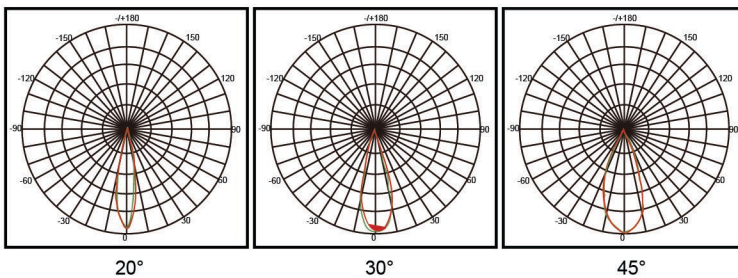

960W

SPECIFICATIONS

Product Dimensions

Photometrics

Technical Data

Model Number	Artemis 960
Power	960W
Luminous Efficacy	160lm/W
Lumen Output	153600lm
LED Quantity	540pcs
Dimension	690*690*75mm
CCT	2700k, 4000k, 5000k
CRI	>80Ra
System Efficiency	≥90%
Beacon Pattern	20°/30°/45°

Other Details

IP Rating	IP68 Marine Rated
Lifespan	100,000+ Hours
Storage Temperature	-20°~65°C
Operating Temperature	-40°~55°C
Luminaire Net Weight	35.5KG (78lbs)
Certification	UL, DLC Premium, IK10
Color of housing	Brown(customized)
Bracket	304 Stainless Steel-option available