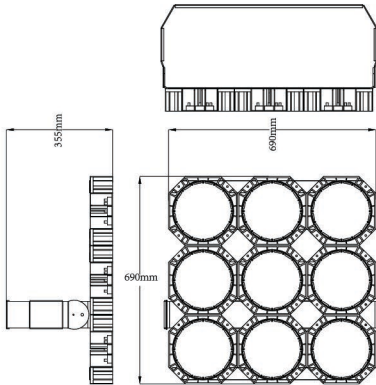

960W

SPECIFICATIONS

Product Dimensions

Photometrics

Technical Data

Model Number	Artemis 960
Power	960W
Luminous Efficacy	160lm/W
Lumen Output	153600lm
LED Quantity	540pcs
Dimension	690*690*75mm
CCT	2700k, 4000k, 5000k
CRI	>80Ra
System Efficiency	≥90%
Beacon Pattern	20°/30°/45°

Other Details

IP Rating	IP68 Marine Rated
Lifespan	100,000+ Hours
Storage Temperature	-20°~65°C
Operating Temperature	-40°~55°C
Luminaire Net Weight	35.5KG (78lbs)
Certification	UL, DLC Premium, IK10
Color of housing	Brown(customized)
Bracket	304 Stainless Steel-option available