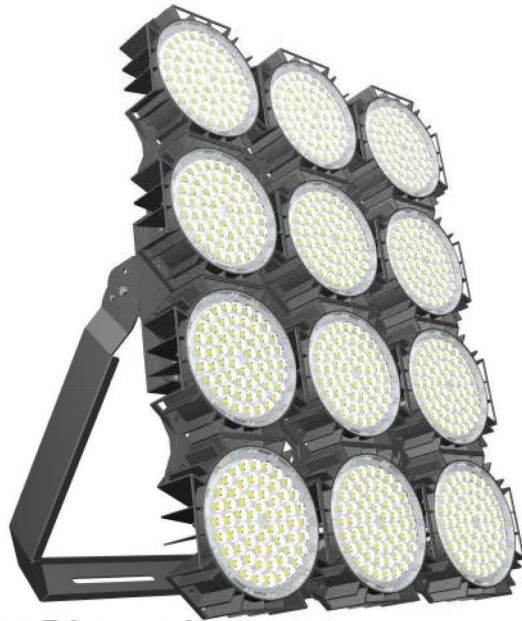

1300W

SPECIFICATIONS

Product Dimensions