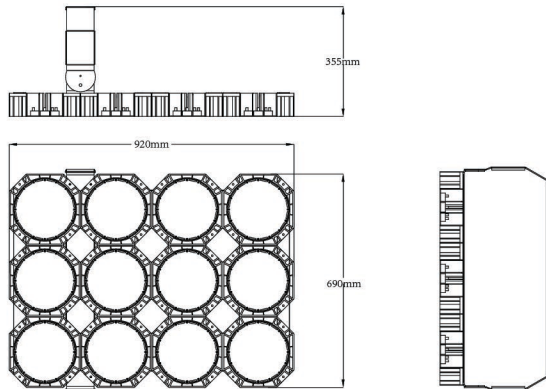

## SPECIFICATIONS

### Product Dimensions

### Technical Data

Model Number	Artemis 1300
Power	1300W
Luminous Efficacy	160lm/W
Lumen Output	208000lm
LED Quantity	720pcs
Dimension	920*690*75mm
CCT	2700k, 4000k, 5000k
CRI	>80Ra
System Efficiency	≥90%
Beacon Pattern	20°/30°/45°