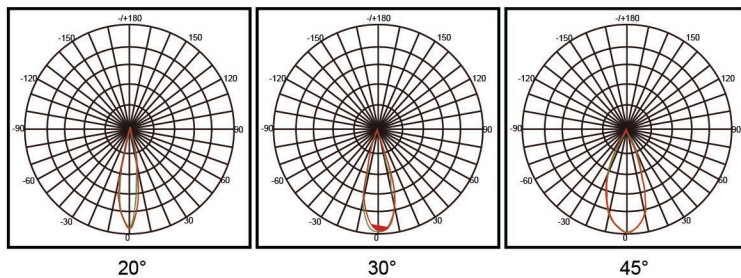

### Product Dimensions

### Technical Data

Model Number	Artemis 1300
Power	1300W
Luminous Efficacy	160lm/W
Lumen Output	208000lm
LED Quantity	720pcs
Dimension	920*690*75mm
CCT	2700k, 4000k, 5000k
CRI	>80Ra
System Efficiency	≥90%
Beacon Pattern	20°/30°/45°