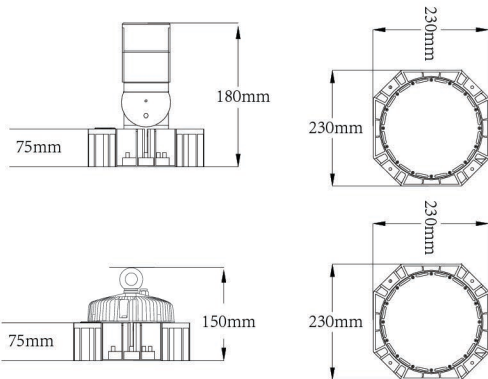

120W

SPECIFICATIONS

Technical Data

Model Number	Artemis 120
Power	120W
Luminous Efficacy	160lm/W
Lumen Output	19200lm
LED Quantity	60pcs
Dimension	230*230*75mm
CCT	2700k, 4000k, 5000k
CRI	>80Ra
System Efficiency	≥90%
Beacon Pattern	20°/30°/45°

Product Dimensions

Photometrics

Electrical Details

Input Voltage	AC100-277 (347V/480V-option)
Power Frequency	50-60Hz
Output Voltage	DC36-48V
Power Efficiency	>92%
Power Factor	≥0.95
Total Harmonic Distortion	≤15%
Dimmable	Yes (Optional)

Other Details

IP Rating	IP68 Marine Rated
Lifespan	100,000+ Hours
Storage Temperature	-20°~65°C
Operating Temperature	-40°~55°C
Luminaire Net Weight	3.3KG (7lbs)
Certification	UL, DLC Premium, IK10
Color of housing	Black (customized)
Bracket	304 Stainless Steel-option available