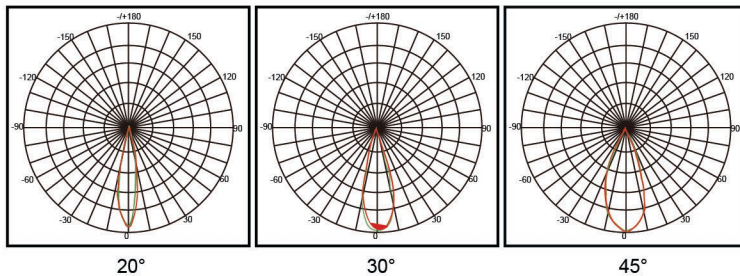

120W

SPECIFICATIONS

Technical Data

Model Number	Artemis 120
Power	120W
Luminous Efficacy	160lm/W
Lumen Output	19200lm
LED Quantity	60pcs
Dimension	230*230*75mm
CCT	2700k, 4000k, 5000k
CRI	>80Ra
System Efficiency	≥90%
Beacon Pattern	20°/30°/45°

Product Dimensions

Photometrics

Electrical Details

Input Voltage	AC100-277 (347V/480V-option)
Power Frequency	50-60Hz
Output Voltage	DC36-48V
Power Efficiency	>92%
Power Factor	≥0.95
Total Harmonic Distortion	≤15%
Dimmable	Yes (Optional)

Other Details

IP Rating	IP68 Marine Rated
Lifespan	100,000+ Hours
Storage Temperature	-20°~65°C
Operating Temperature	-40°~55°C
Luminaire Net Weight	3.3KG (7lbs)
Certification	UL, DLC Premium, IK10
Color of housing	Black (customized)
Bracket	304 Stainless Steel-option available