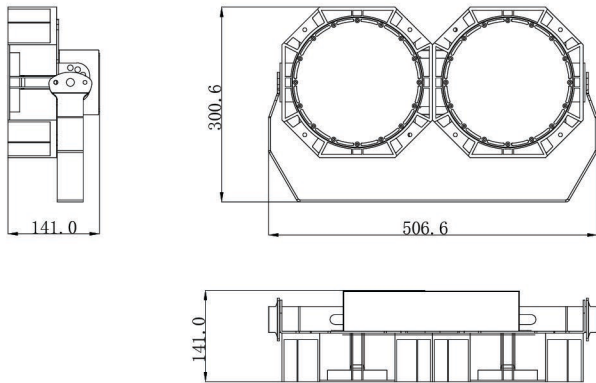

240W
SPECIFICATIONS

Technical Data

Model Number	Artemis 240
Power	240W
Luminous Efficacy	160lm/W
Lumen Output	38400lm
LED Quantity	120pcs
Dimension	507*301*141mm
CCT	2700K, 4000K, 5000K
CRI	>80Ra
System Efficiency	≥90%
Beacon Pattern	20°/30°/45°

Other Details

IP Rating	IP68 Marine Rated
Lifespan	100,000+ Hours
Storage Temperature	-20°~65°C
Operating Temperature	-40°~55°C
Luminaire Net Weight	12.5KG (27.5lbs)
Certification	UL, DLC Premium, IK10
Color of housing	Black (customized)
Bracket	304 Stainless Steel—option available