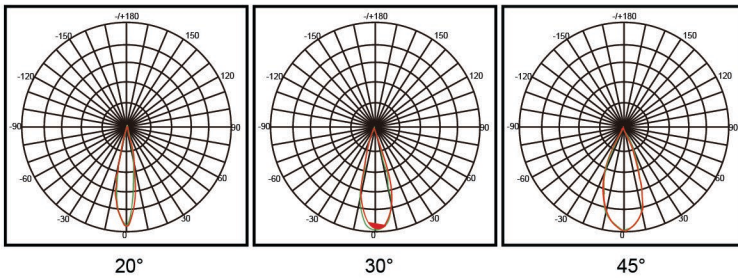

240W
SPECIFICATIONS

Technical Data

Model Number	Artemis 240
Power	240W
Luminous Efficacy	160lm/W
Lumen Output	38400lm
LED Quantity	120pcs
Dimension	507*301*141mm
CCT	2700K, 4000K, 5000K
CRI	>80Ra
System Efficiency	≥90%
Beacon Pattern	20°/30°/45°

Photometrics

Electrical Details

Input Voltage	AC100-277 (347V/480V-option)
Power Frequency	50-60Hz
Output Voltage	DC36-48V
Power Efficiency	>92%
Power Factor	≥0.95
Total Harmonic Distortion	≤15%
Dimmable	Yes (Optional)

Other Details

IP Rating	IP68 Marine Rated
Lifespan	100,000+ Hours
Storage Temperature	-20°~65°C
Operating Temperature	-40°~55°C
Luminaire Net Weight	12.5KG (27.5lbs)
Certification	UL, DLC Premium, IK10
Color of housing	Black (customized)
Bracket	304 Stainless Steel—option available