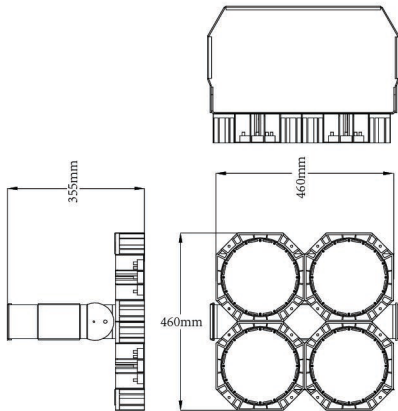

480W

SPECIFICATIONS

Product Dimensions

Technical Data

Model Number	Artemis 480
Power	480W
Luminous Efficacy	160lm/W
Lumen Output	76800lm
LED Quantity	240pcs
Dimension	460*460*75mm
CCT	2700k, 4000k, 5000k
CRI	>80Ra
System Efficiency	≥90%
Beacon Pattern	20°/30°/45°

Photometrics

Other Details

IP Rating	IP68 Marine Rated
Lifespan	100,000+ Hours
Storage Temperature	-20°~65°C
Operating Temperature	-40°~55°C
Luminaire Net Weight	18KG (40lbs)
Certification	UL, DLC Premium, IK10
Color of housing	Black (customized)
Bracket	304 Stainless Steel—option available