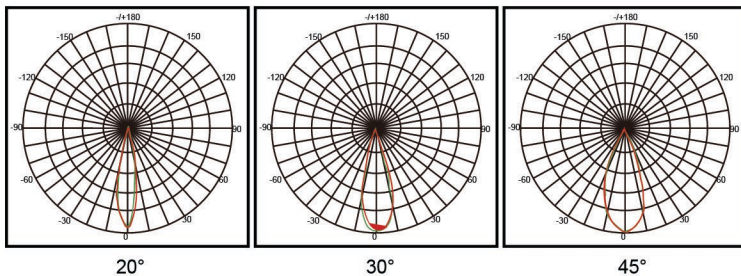

480W

SPECIFICATIONS

Product Dimensions

Technical Data

Model Number	Artemis 480
Power	480W
Luminous Efficacy	160lm/W
Lumen Output	76800lm
LED Quantity	240pcs
Dimension	460*460*75mm
CCT	2700k, 4000k, 5000k
CRI	>80Ra
System Efficiency	≥90%
Beacon Pattern	20°/30°/45°

Photometrics

Other Details

IP Rating	IP68 Marine Rated
Lifespan	100,000+ Hours
Storage Temperature	-20°~65°C
Operating Temperature	-40°~55°C
Luminaire Net Weight	18KG (40lbs)
Certification	UL, DLC Premium, IK10
Color of housing	Black (customized)
Bracket	304 Stainless Steel—option available