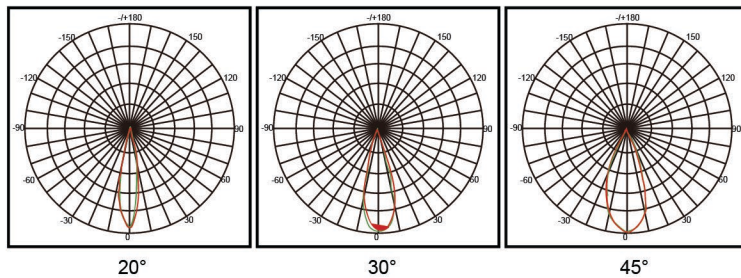

720W

SPECIFICATIONS

Product Dimensions

Photometrics

Technical Data

Model Number	Artemis 720
Power	720W
Luminous Efficacy	160lm/W
Lumen Output	115200lm
LED Quantity	360pcs
Dimension	690*460*75mm
CCT	2700k, 4000k, 5000k
CRI	>80Ra
System Efficiency	≥90%
Beacon Pattern	20°/30°/45°

Other Details

IP Rating	IP68 Marine Rated
Lifespan	100,000+ Hours
Storage Temperature	-20°~65°C
Operating Temperature	-40°~55°C
Luminaire Net Weight	24.5KG (54lbs)
Certification	UL, DLC Premium, IK10
Color of housing	Black (customized)
Bracket	304 Stainless Steel—option available