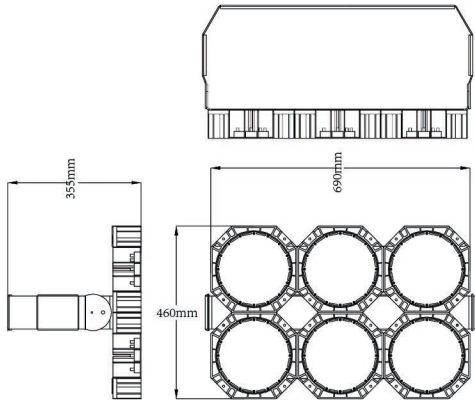

720W

SPECIFICATIONS

Product Dimensions

Photometrics

Technical Data

Model Number	Artemis 720
Power	720W
Luminous Efficacy	160lm/W
Lumen Output	115200lm
LED Quantity	360pcs
Dimension	690*460*75mm
CCT	2700k, 4000k, 5000k
CRI	>80Ra
System Efficiency	≥90%
Beacon Pattern	20°/30°/45°

Other Details

IP Rating	IP68 Marine Rated
Lifespan	100,000+ Hours
Storage Temperature	-20°~65°C
Operating Temperature	-40°~55°C
Luminaire Net Weight	24.5KG (54lbs)
Certification	UL, DLC Premium, IK10
Color of housing	Black (customized)
Bracket	304 Stainless Steel—option available