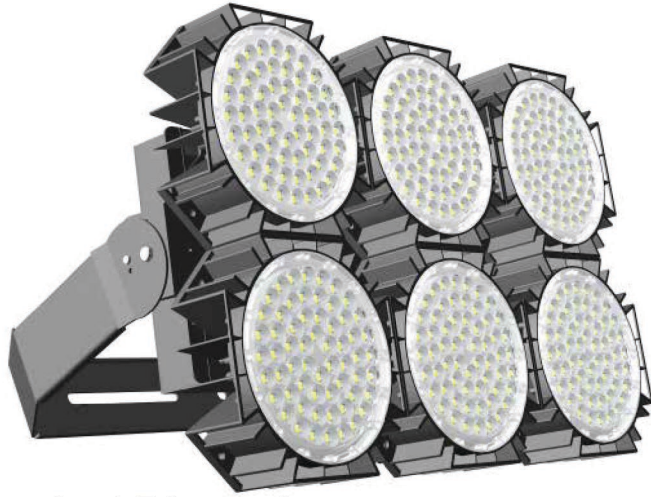

720W

SPECIFICATIONS

Product Dimensions

Photometrics

Technical Data

Model Number	Artemis 720
Power	720W
Luminous Efficacy	160lm/W
Lumen Output	115200lm
LED Quantity	360pcs
Dimension	690*460*75mm
CCT	2700k, 4000k, 5000k
CRI	>80Ra
System Efficiency	≥90%
Beacon Pattern	20°/30°/45°

Other Details

IP Rating	IP68 Marine Rated
Lifespan	100,000+ Hours
Storage Temperature	-20°~65°C
Operating Temperature	-40°~55°C
Luminaire Net Weight	24.5KG (54lbs)
Certification	UL, DLC Premium, IK10
Color of housing	Black (customized)
Bracket	304 Stainless Steel—option available