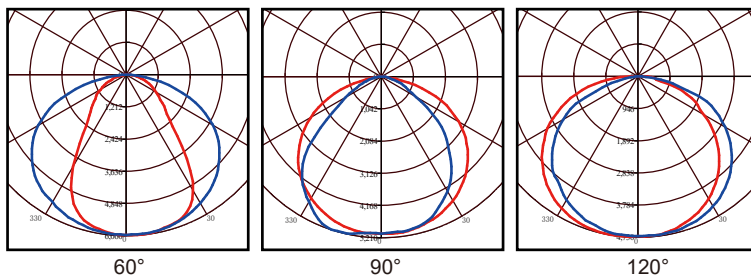

Electrical Details

Input Voltage	AC100-277V/347V/480V
Power Frequency	50-60Hz
Output Voltage	DC36-48V
Power Efficiency	>92%
Power Factor	≥0.95
Total Harmonic Distortion	≤15%
Dimmable	Yes (Optional)

Other Details

IP Rating	IP54
Lifespan	100,000+ Hours
Storage Temperature	-20°~65°C
Operating Temperature	-20°~55°C
Luminaire Net Weight	1.4KG
Certification	UL, DLC Premium, SAA, TUV, VEET, CB
Color of housing	Blue+white(customized)