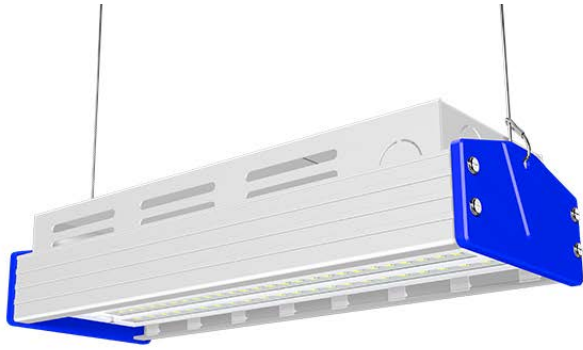

## 50W SPECIFICATIONS

### Technical Data

Model Number	Artemis Linear 50
Power	50W
Luminous Efficacy	152lm/W
Lumen Output	7600lm
LED Quantity	84pcs
Dimension	305*110*54mm
Beacon Pattern	3000K 4000K 5000K 6000K (Custom Option)
CRI	>80Ra
System Efficiency	≥90%
Beam angle	60°/90°/120°

### Product Dimensions