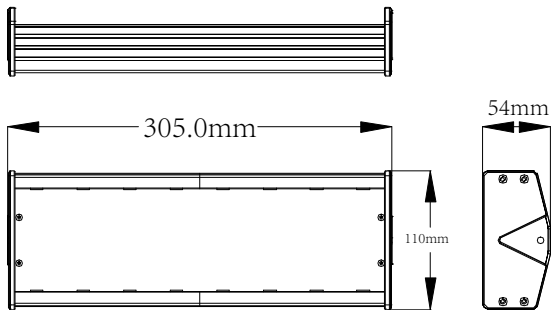

## 50W SPECIFICATIONS

### Technical Data

Model Number	Artemis Linear 50
Power	50W
Luminous Efficacy	152lm/W
Lumen Output	7600lm
LED Quantity	84pcs
Dimension	305*110*54mm
Beacon Pattern	3000K 4000K 5000K 6000K (Custom Option)
CRI	>80Ra
System Efficiency	≥90%
Beam angle	60°/90°/120°

### Product Dimensions

### Other Details

IP Rating	IP54
Lifespan	100,000+ Hours
Storage Temperature	-20°~65°C
Operating Temperature	-20°~55°C
Luminaire Net Weight	1.4KG
Certification	UL, DLC Premium, SAA, TUV, VEET, CB
Color of housing	Blue+white(customized)