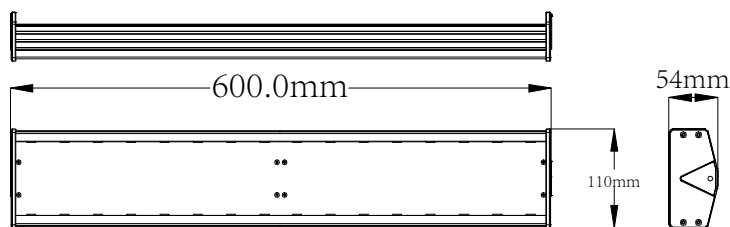

100W SPECIFICATIONS

Technical Data

Model Number	Artemis Linear 100
Power	100W
Luminous Efficacy	152lm/W
Lumen Output	15200lm
LED Quantity	168pcs
Dimension	600*110*54mm
Color Temperature Pattern	3000K 4000K 5000K 6000K (Custom Option)
CRI	>80Ra
System Efficiency	≥90%
Beam angle	60°/90°/120°

Product Dimensions

Electrical Details

Input Voltage	AC100-277V/347V/480V
Power Frequency	50-60Hz
Output Voltage	DC36-48V
Power Efficiency	>92%
Power Factor	≥0.95
Total Harmonic Distortion	≤15%
Dimmable	Yes (Optional)

Photometrics

Other Details

IP Rating	IP54
Lifespan	100,000+ Hours
Storage Temperature	-20°~65°C
Operating Temperature	-20°~55°C
Luminaire Net Weight	2.3KG
Certification	UL, DLC Premium, SAA, TUV, VEET, CB
Color of housing	Blue+white(customized)