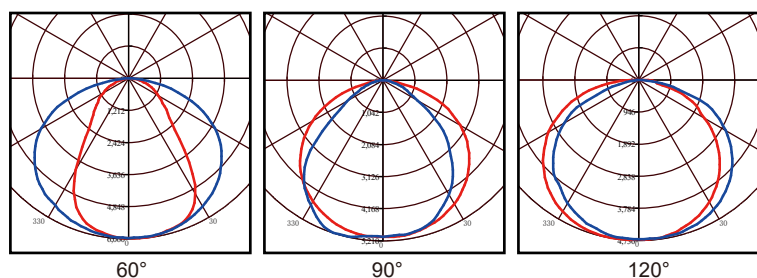

100W SPECIFICATIONS

Technical Data

Model Number	Artemis Linear 100
Power	100W
Luminous Efficacy	152lm/W
Lumen Output	15200lm
LED Quantity	168pcs
Dimension	600*110*54mm
Color Temperature Pattern	3000K 4000K 5000K 6000K (Custom Option)
CRI	>80Ra
System Efficiency	≥90%
Beam angle	60°/90°/120°

Product Dimensions

Electrical Details

Input Voltage	AC100-277V/347V/480V
Power Frequency	50-60Hz
Output Voltage	DC36-48V
Power Efficiency	>92%
Power Factor	≥0.95
Total Harmonic Distortion	≤15%
Dimmable	Yes (Optional)

Photometrics

Other Details

IP Rating	IP54
Lifespan	100,000+ Hours
Storage Temperature	-20°~65°C
Operating Temperature	-20°~55°C
Luminaire Net Weight	2.3KG
Certification	UL, DLC Premium, SAA, TUV, VEET, CB
Color of housing	Blue+white(customized)