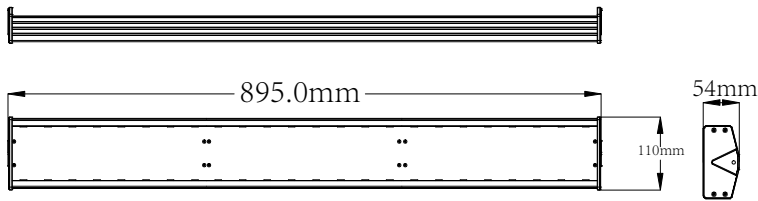

150W

SPECIFICATIONS

Technical Data

Model Number	Artemis Linear 150
Power	150W
Luminous Efficacy	152lm/W
Lumen Output	22800lm
LED Quantity	252pcs
Dimension	895*110*54mm
CCT	3000K 4000K 5000K 6000K (Custom Option)
CRI	>80Ra
System Efficiency	≥90%
Beam angle	60°/90°/120°

Product Dimensions

Electrical Details

Input Voltage	AC100-277V/347V/480V
Power Frequency	50-60Hz
Output Voltage	DC36-48V
Power Efficiency	>92%
Power Factor	≥0.95
Total Harmonic Distortion	≤15%
Dimmable	Yes (Optional)

Photometrics

Other Details

IP Rating	IP54
Lifespan	100,000+ Hours
Storage Temperature	-20°~65°C
Operating Temperature	-20°~55°C
Luminaire Net Weight	3.6KG
Certification	UL,DLC Premium,SAA,TUV,VEET,CB
Color of housing	Blue+white(customized)