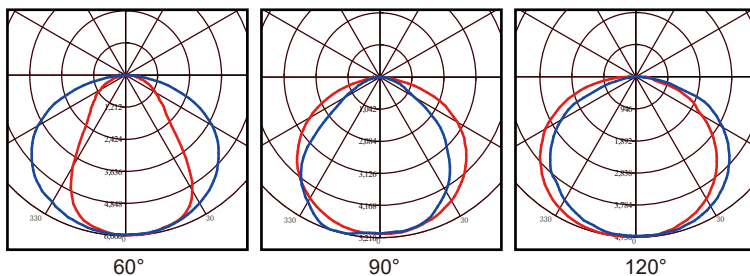

150W

SPECIFICATIONS

Technical Data

Model Number	Artemis Linear 150
Power	150W
Luminous Efficacy	152lm/W
Lumen Output	22800lm
LED Quantity	252pcs
Dimension	895*110*54mm
CCT	3000K 4000K 5000K 6000K (Custom Option)
CRI	>80Ra
System Efficiency	≥90%
Beam angle	60°/90°/120°

Product Dimensions

Electrical Details

Input Voltage	AC100-277V/347V/480V
Power Frequency	50-60Hz
Output Voltage	DC36-48V
Power Efficiency	>92%
Power Factor	≥0.95
Total Harmonic Distortion	≤15%
Dimmable	Yes (Optional)

Photometrics

Other Details

IP Rating	IP54
Lifespan	100,000+ Hours
Storage Temperature	-20°~65°C
Operating Temperature	-20°~55°C
Luminaire Net Weight	3.6KG
Certification	UL,DLC Premium,SAA,TUV,VEET,CB
Color of housing	Blue+white(customized)