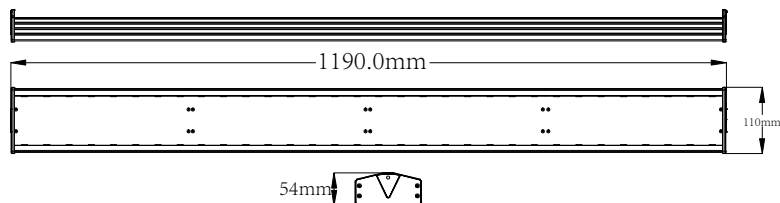

200W SPECIFICATIONS

Product Dimensions

Photometrics

Technical Data

Model Number	Artemis Linear 200
Power	200W
Luminous Efficacy	152lm/W
Lumen Output	30400lm
LED Quantity	336pcs
Dimension	1190*110*54mm
Beacon Pattern	3000K 4000K 5000K 6000K (Custom Option)
CRI	>80Ra
System Efficiency	≥90%
Beam angle	60°/90°/120°

IP Rating	IP54
Lifespan	100,000+ Hours
Storage Temperature	-20°~65°C
Operating Temperature	-20°~55°C
Luminaire Net Weight	4.3KG
Certification	UL, DLC Premium, SAA, TUV, VEET, CB
Color of housing	Blue+white(customized)