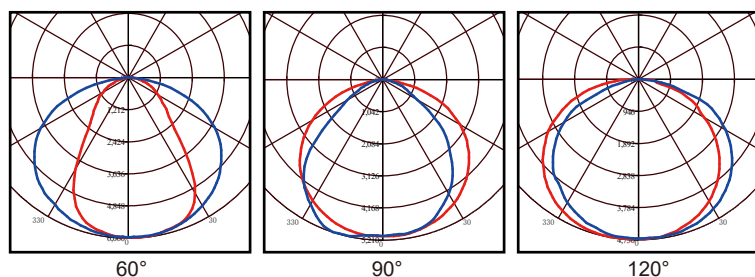

200W SPECIFICATIONS

Product Dimensions

Photometrics

Technical Data

Model Number	Artemis Linear 200
Power	200W
Luminous Efficacy	152lm/W
Lumen Output	30400lm
LED Quantity	336pcs
Dimension	1190*110*54mm
Beacon Pattern	3000K 4000K 5000K 6000K (Custom Option)
CRI	>80Ra
System Efficiency	≥90%
Beam angle	60°/90°/120°

IP Rating	IP54
Lifespan	100,000+ Hours
Storage Temperature	-20°~65°C
Operating Temperature	-20°~55°C
Luminaire Net Weight	4.3KG
Certification	UL, DLC Premium, SAA, TUV, VEET, CB
Color of housing	Blue+white(customized)