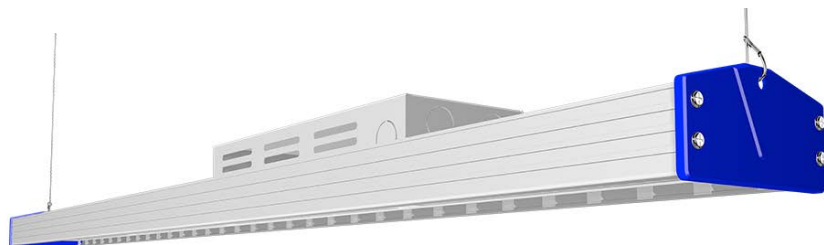

200W SPECIFICATIONS

Product Dimensions

Photometrics

Technical Data

Model Number	Artemis Linear 200
Power	200W
Luminous Efficacy	152lm/W
Lumen Output	30400lm
LED Quantity	336pcs
Dimension	1190*110*54mm
Beacon Pattern	3000K 4000K 5000K 6000K (Custom Option)
CRI	>80Ra
System Efficiency	≥90%
Beam angle	60°/90°/120°

IP Rating	IP54
Lifespan	100,000+ Hours
Storage Temperature	-20°~65°C
Operating Temperature	-20°~55°C
Luminaire Net Weight	4.3KG
Certification	UL, DLC Premium, SAA, TUV, VEET, CB
Color of housing	Blue+white(customized)