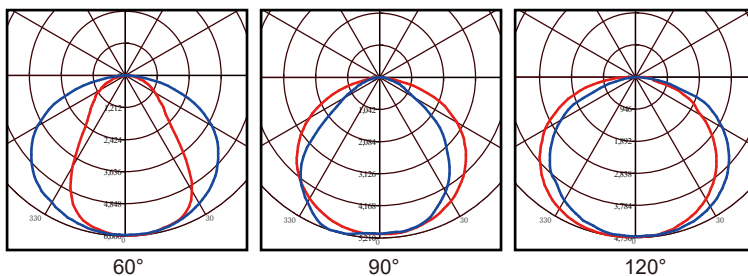

250W SPECIFICATIONS

Technical Data

Model Number	Artemis Linear 250
Power	250W
Luminous Efficacy	152lm/W
Lumen Output	38000lm
LED Quantity	336pcs
Dimension	1190*110*54mm
CCT	3000K 4000K 5000K 6000K (Custom Option)
CRI	>80Ra
System Efficiency	≥90%
Beam angle	60°/90°/120°

Product Dimensions

Electrical Details

Input Voltage	AC100-277V/347V/480V
Power Frequency	50-60Hz
Output Voltage	DC36-48V
Power Efficiency	>92%
Power Factor	≥0.95
Total Harmonic Distortion	≤15%
Dimmable	Yes (Optional)

Photometrics

Other Details

IP Rating	IP54
Lifespan	100,000+ Hours
Storage Temperature	-20°~65°C
Operating Temperature	-20°~55°C
Luminaire Net Weight	4.75KG
Certification	UL,DLC Premium,SAA,TUV,VEET,CB
Color of housing	Blue+white(customized)