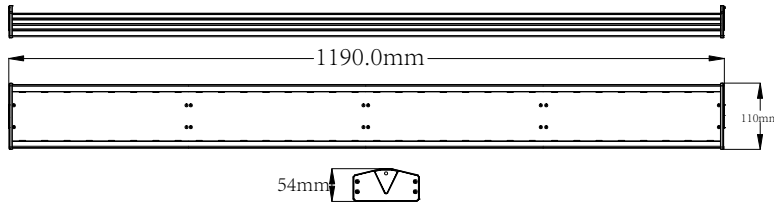

250W SPECIFICATIONS

Technical Data

Model Number	Artemis Linear 250
Power	250W
Luminous Efficacy	152lm/W
Lumen Output	38000lm
LED Quantity	336pcs
Dimension	1190*110*54mm
CCT	3000K 4000K 5000K 6000K (Custom Option)
CRI	>80Ra
System Efficiency	≥90%
Beam angle	60°/90°/120°

Product Dimensions

Electrical Details

Input Voltage	AC100-277V/347V/480V
Power Frequency	50-60Hz
Output Voltage	DC36-48V
Power Efficiency	>92%
Power Factor	≥0.95
Total Harmonic Distortion	≤15%
Dimmable	Yes (Optional)

Photometrics

Other Details

IP Rating	IP54
Lifespan	100,000+ Hours
Storage Temperature	-20°~65°C
Operating Temperature	-20°~55°C
Luminaire Net Weight	4.75KG
Certification	UL,DLC Premium,SAA,TUV,VEET,CB
Color of housing	Blue+white(customized)