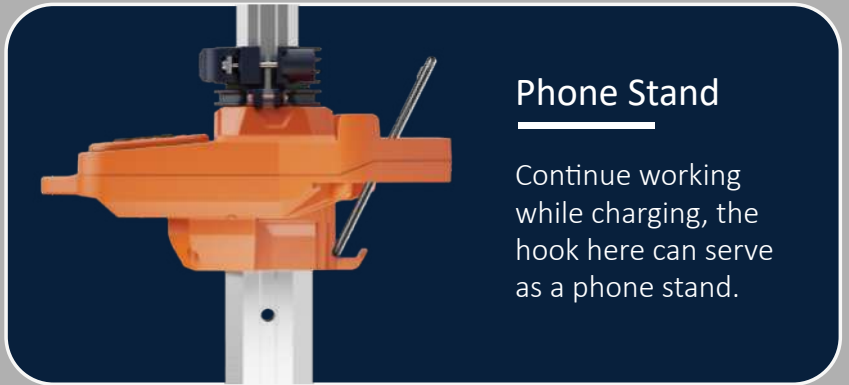

TL-200

Deployable portable lighting in one bespoke robust package.

Portable
Tripod
Light

LIGHTER, BRIGHTER, FASTER DEPLOYMENT

Unfolding or folding the TL-200 takes just two steps, in under 10 seconds.

Secure the lamp at any height with the buckle.

One keys to release tripod.

Optional ground pegs are available to secure the lighthouse, providing wind and vibration resistance.

HUMANIZED DESIGN HIDDEN IN THE DETAILS

Ultra-long Endurance

Standard Mode Up To **8+** Hours
(D24-100 & Dual-head Version)