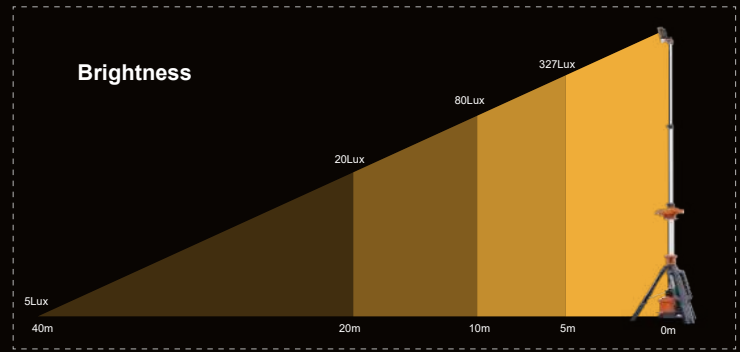

▪ Dual-head

AC	0-11,000LM Stepless Dimmable	
Battery (4 Mode)	Turbo	5,000LM
	Standard	3,000LM
	Balanced	1,800LM
	Eco	500LM