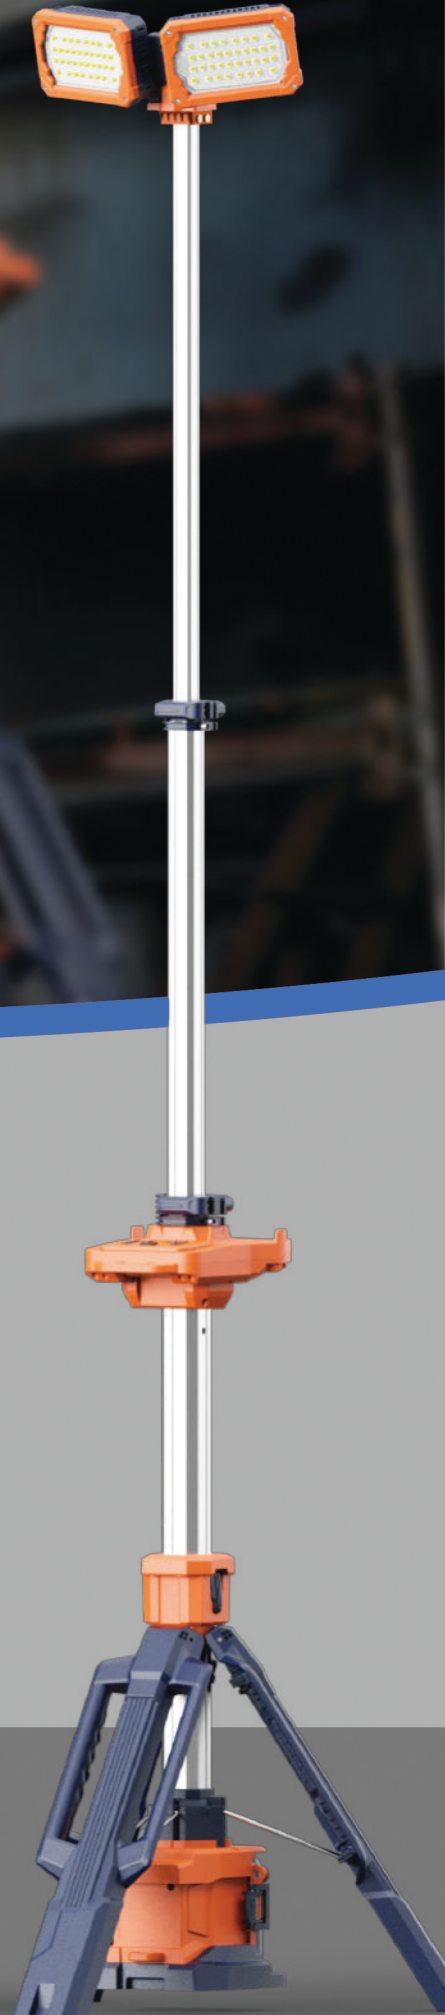

TL-200

Deployable portable lighting in one bespoke robust package.

Portable
Tripod
Light

LIGHTER, BRIGHTER, FASTER DEPLOYMENT

Unfolding or folding the TL-200 takes just two steps, in under 10 seconds.

Secure the lamp at any height with the buckle.

One keys to release tripod.

Optional ground pegs are available to secure the lighthouse, providing wind and vibration resistance.

HUMANIZED DESIGN HIDDEN IN THE DETAILS

Ultra-long Endurance

Standard Mode Up To **8+** Hours
(D24-100 & Dual-head Version)

2 type of battery packs with different capacities have same contact slot.

D24-54

Typical working hours 22 hours on TL-200 Eco mode.

D24-100

Doubled typical working hours to 45 hours.

Two Options Available Single Head Or Brighter Dual-head Version

▪ Dual-head

AC	0-11,000LM Stepless Dimmable	
Battery (4 Mode)	Turbo	5,000LM
	Standard	3,000LM
	Balanced	1,800LM
	Eco	500LM

* 'Brightness' represents the center point illuminance value of the lighting direction.