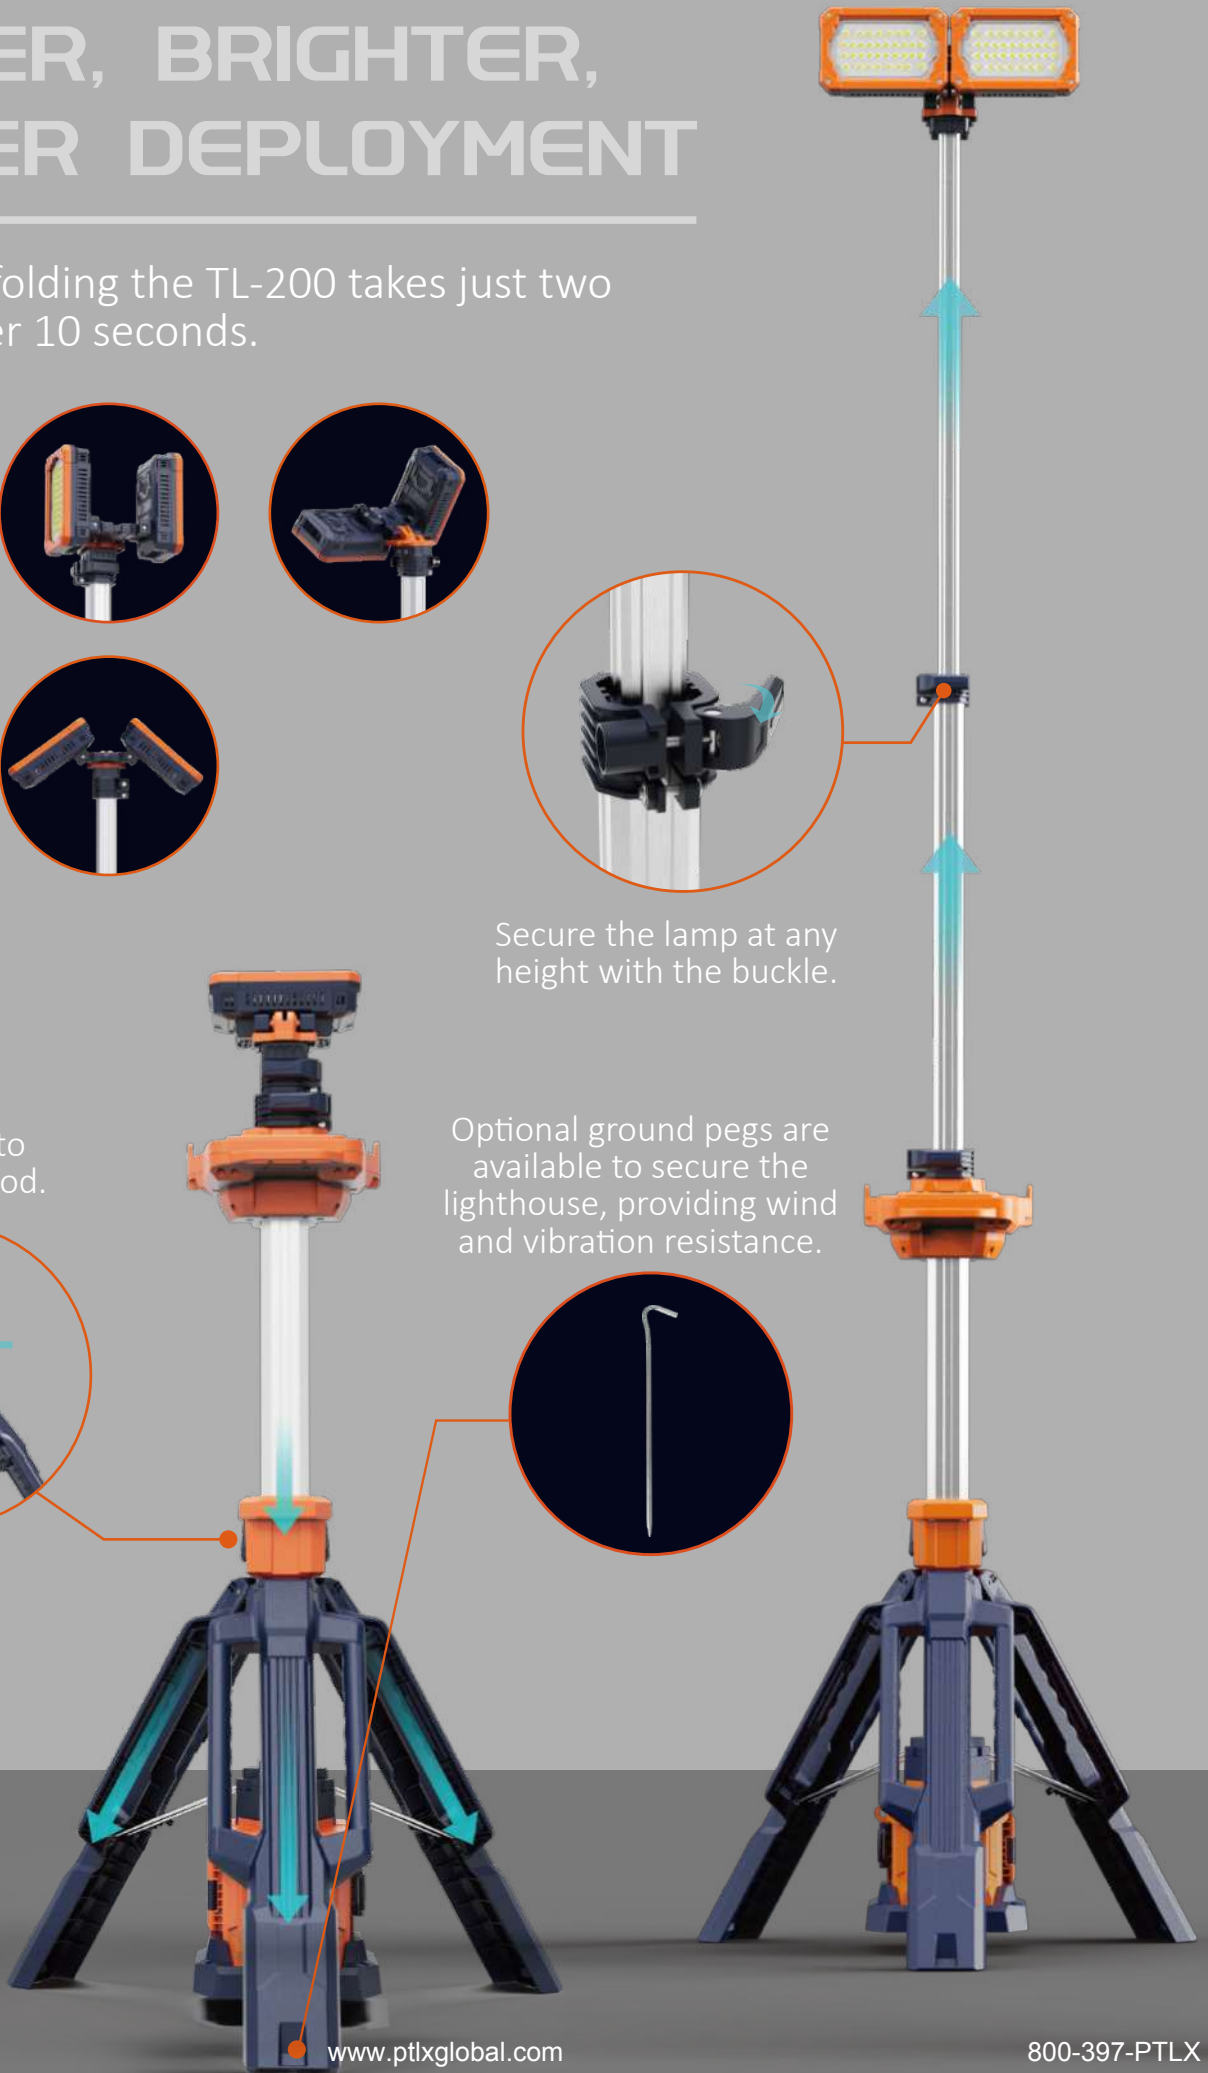

TL-200

Deployable portable lighting in one bespoke robust package.

Portable
Tripod
Light

LIGHTER, BRIGHTER, FASTER DEPLOYMENT

Unfolding or folding the TL-200 takes just two steps, in under 10 seconds.

Secure the lamp at any height with the buckle.

One keys to release tripod.

Optional ground pegs are available to secure the lighthouse, providing wind and vibration resistance.

HUMANIZED DESIGN HIDDEN IN THE DETAILS

Ultra-long Endurance

Standard Mode Up To **8+** Hours
(D24-100 & Dual-head Version)

▪ Dual-head

AC	0-11,000LM Stepless Dimmable	
Battery (4 Mode)	Turbo	5,000LM
	Standard	3,000LM
	Balanced	1,800LM
	Eco	500LM

* 'Brightness' represents the center point illuminance value of the lighting direction.

Less than 6Kg exclude battery.

1.0m

Specifications

TL-200 Dual head

Hight	1m~2.3m
Weight	6.3Kg (Fitting only)
Power Supply	D24 series battery pack / AC 100-277V
Lumens	0 - 11,000Lm
Run Times	>8 hours (Standard mode, D24-100)
IP Grade	IP66
Output(USB)	5V 2A (2 Dock)