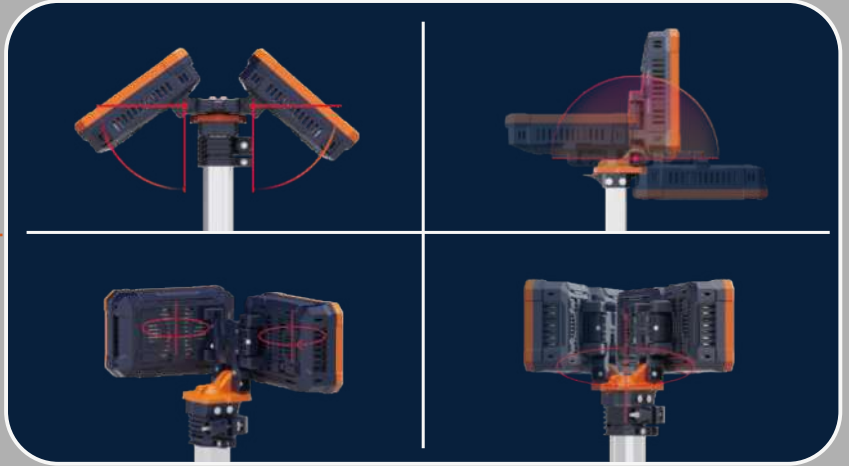

TL-200

Deployable portable lighting in one bespoke robust package.

Portable
Tripod
Light

LIGHTER, BRIGHTER, FASTER DEPLOYMENT

Unfolding or folding the TL-200 takes just two steps, in under 10 seconds.

Secure the lamp at any height with the buckle.

One keys to release tripod.

Optional ground pegs are available to secure the lighthouse, providing wind and vibration resistance.

HUMANIZED DESIGN HIDDEN IN THE DETAILS

Ultra-long Endurance

Standard Mode Up To **8+** Hours
(D24-100 & Dual-head Version)

Less than 6Kg exclude battery.

1.0m

Specifications

TL-200 Dual head

Hight	1m~2.3m
Weight	6.3Kg (Fitting only)
Power Supply	D24 series battery pack / AC 100-277V
Lumens	0 - 11,000Lm
Run Times	>8 hours (Standard mode, D24-100)
IP Grade	IP66
Output(USB)	5V 2A (2 Dock)

TL-200 Single head

Hight	1m~2.3m
Weight	5.9Kg (Fitting only)
Power Supply	D24 series battery pack
Lumens	0 - 3,000Lm
Run Times	>8 hours (Standard mode, D24-100)
IP Grade	IP66
Output(USB)	5V 2A (2 Dock)