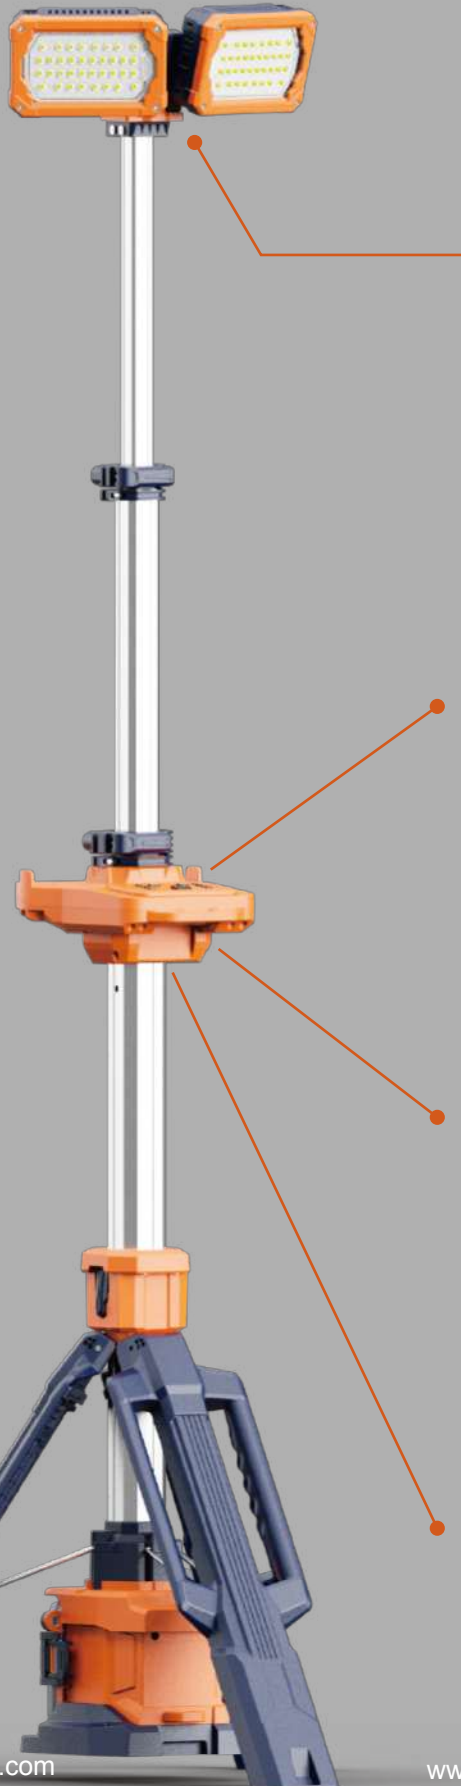

TL-200

Deployable portable lighting in one bespoke robust package.

Portable
Tripod
Light

LIGHTER, BRIGHTER, FASTER DEPLOYMENT

Unfolding or folding the TL-200 takes just two steps, in under 10 seconds.

Secure the lamp at any height with the buckle.

One keys to release tripod.

Optional ground pegs are available to secure the lighthouse, providing wind and vibration resistance.

HUMANIZED DESIGN HIDDEN IN THE DETAILS

Ultra-long Endurance

Standard Mode Up To **8+** Hours
(D24-100 & Dual-head Version)

2 type of battery packs with different capacities have same contact slot.

D24-54

Typical working hours 22 hours on TL-200 Eco mode.

D24-100

Doubled typical working hours to 45 hours.

Two Options Available Single Head Or Brighter Dual-head Version

▪ Dual-head

AC	0-11,000LM Stepless Dimmable	
Battery (4 Mode)	Turbo	5,000LM
	Standard	3,000LM
	Balanced	1,800LM
	Eco	500LM

* 'Brightness' represents the center point illuminance value of the lighting direction.