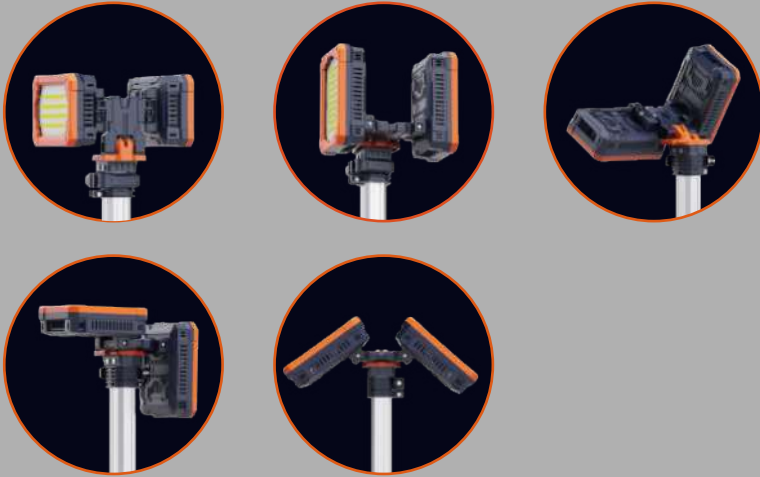

TL-200

Deployable portable lighting in one bespoke robust package.

Portable
Tripod
Light

LIGHTER, BRIGHTER, FASTER DEPLOYMENT

Unfolding or folding the TL-200 takes just two steps, in under 10 seconds.

Secure the lamp at any height with the buckle.

One keys to release tripod.

Optional ground pegs are available to secure the lighthouse, providing wind and vibration resistance.

HUMANIZED DESIGN HIDDEN IN THE DETAILS

Ultra-long Endurance

Standard Mode Up To **8+** Hours
(D24-100 & Dual-head Version)

2 type of battery packs with different capacities have same contact slot.

D24-54

Typical working hours 22 hours on TL-200 Eco mode.

D24-100

Doubled typical working hours to 45 hours.

Two Options Available Single Head Or Brighter Dual-head Version

Less than 6Kg exclude battery.

1.0m

Specifications

TL-200 Dual head

Hight	1m~2.3m
Weight	6.3Kg (Fitting only)
Power Supply	D24 series battery pack / AC 100-277V
Lumens	0 - 11,000Lm
Run Times	>8 hours (Standard mode, D24-100)
IP Grade	IP66
Output(USB)	5V 2A (2 Dock)