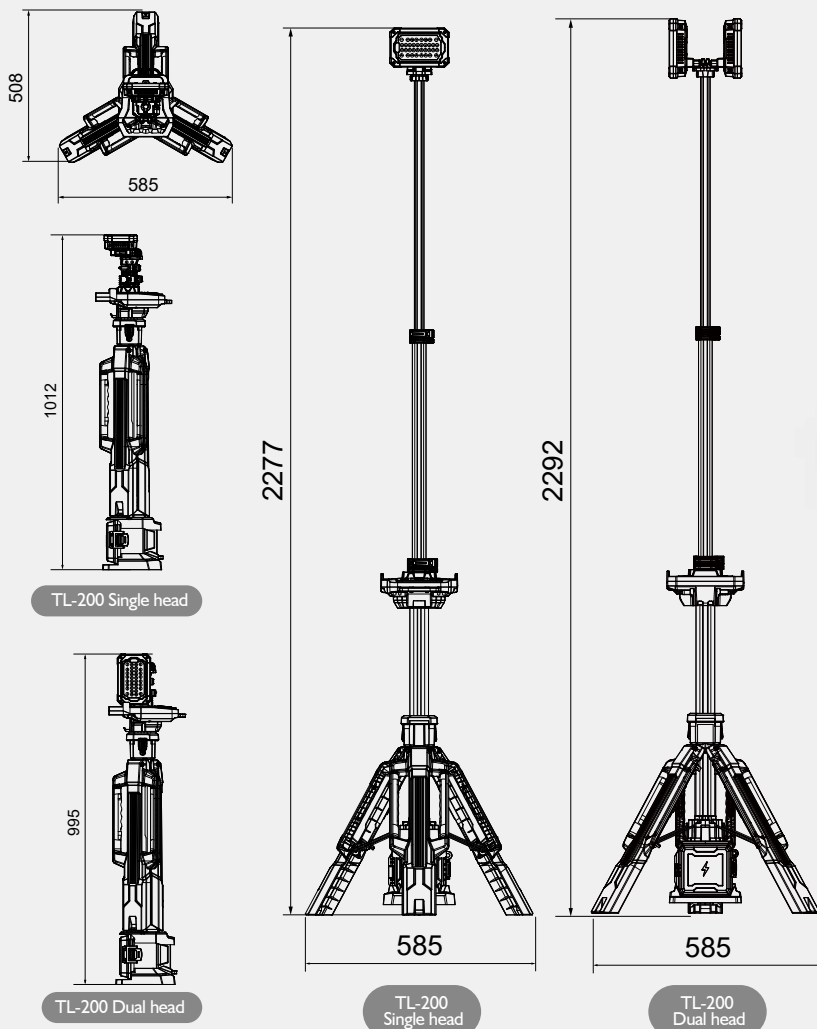

One keys to release tripod.

Optional ground pegs are available to secure the lighthouse, providing wind and vibration resistance.

HUMANIZED DESIGN HIDDEN IN THE DETAILS

Ultra-long Endurance

Standard Mode Up To **8+** Hours
(D24-100 & Dual-head Version)

Less than 6Kg exclude battery.

1.0m

Specifications

TL-200 Dual head

Hight	1m~2.3m
Weight	6.3Kg (Fitting only)
Power Supply	D24 series battery pack / AC 100-277V
Lumens	0 - 11,000Lm
Run Times	>8 hours (Standard mode, D24-100)
IP Grade	IP66
Output(USB)	5V 2A (2 Dock)

TL-200 Single head

Hight	1m~2.3m
Weight	5.9Kg (Fitting only)
Power Supply	D24 series battery pack
Lumens	0 - 3,000Lm
Run Times	>8 hours (Standard mode, D24-100)
IP Grade	IP66
Output(USB)	5V 2A (2 Dock)

Size (mm)

Package

Model	TL-200 Single head	TL-200 Dual head
Size of Carton	109x26x33cm	109x26x33cm
Gross Weight of Carton	7.5KG±5%	8.0KG±5%
PCS/Carton	1	1